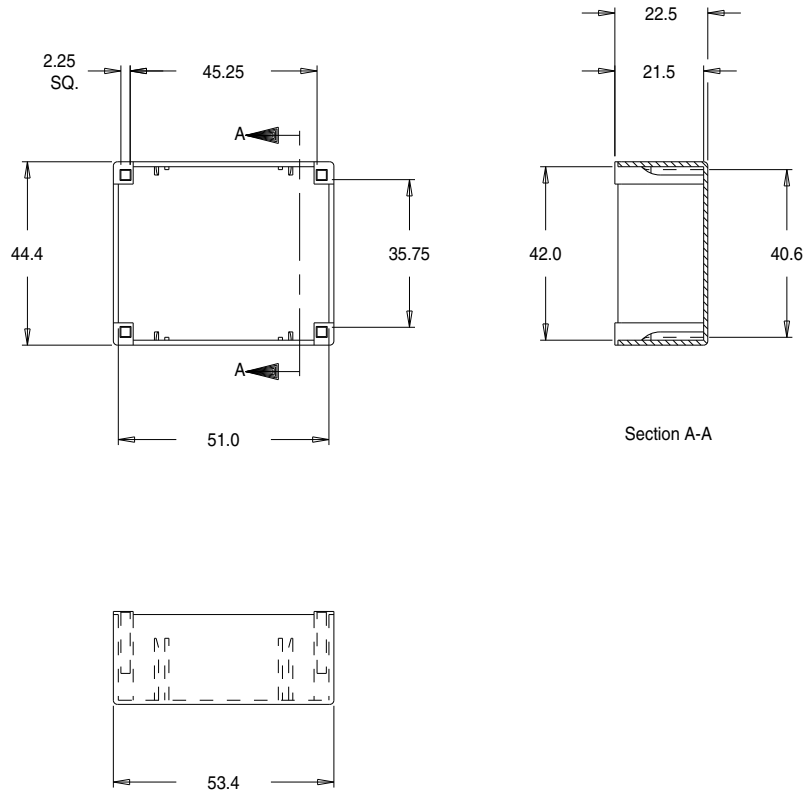

Part No. U30107
UI30 x 10.5 'U' Range Box

Dimensions in millimetres.